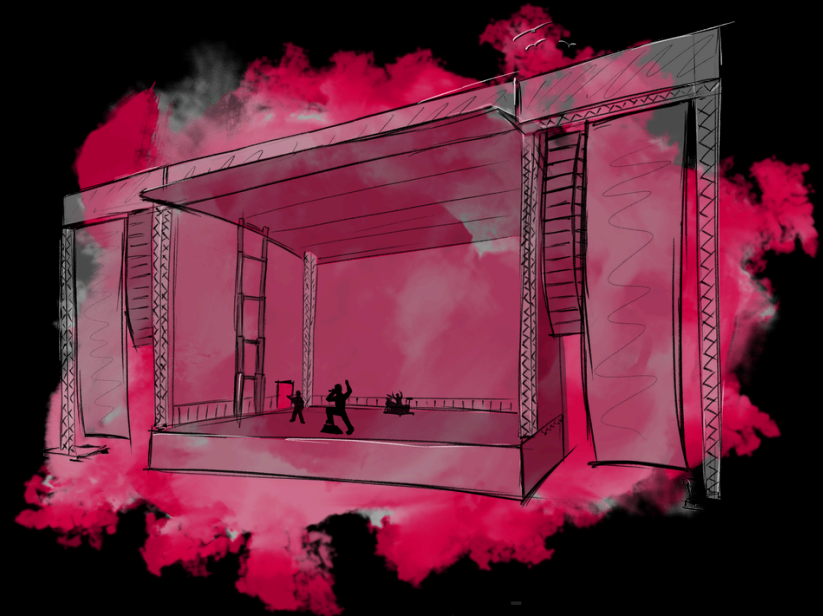

Our BERTHA

Our Bertha – the showstopper with attitude.

With a stage area measuring 14.2 m × 11.5 m, a total height of 12.4 m, and a roof load of over 30 tons, Bertha is a sight to behold. She is one of the largest mobile stages in Europe – built to make an impression.

She is ready in just six hours: precise, reliable, and impressive.

Bertha carries entire festivals on her back and offers artists the space to create something great.

Proud, commanding, and full of energy: Bertha is not a stage that holds back. She is the stage that leaves a lasting impression.

	Podium	Roof
Width	14,17 m	14,97 m
Depth	11,53 m	14,00 m
Clearence height		9,60 m
Total height	1,60 - 2,10 m	14,00 m
Area	163 m ²	183 m ²
bearing capacity	525 kg/m ² *	max. 32.000kg

*= Bearing capacity podium | **= Bearing capacity roof

Vehicle dimensions: 14,90 x 2,50 x 4,00 m

Tara weight: 31.500 kg

I'm built in one day!

Technical data

BERTHA smartStage 180+

TALK TO US!

Kontakt

Kreuter Eventtechnik GmbH
Hans-Böckler-Straße 31
65468 Trebur-Astheim