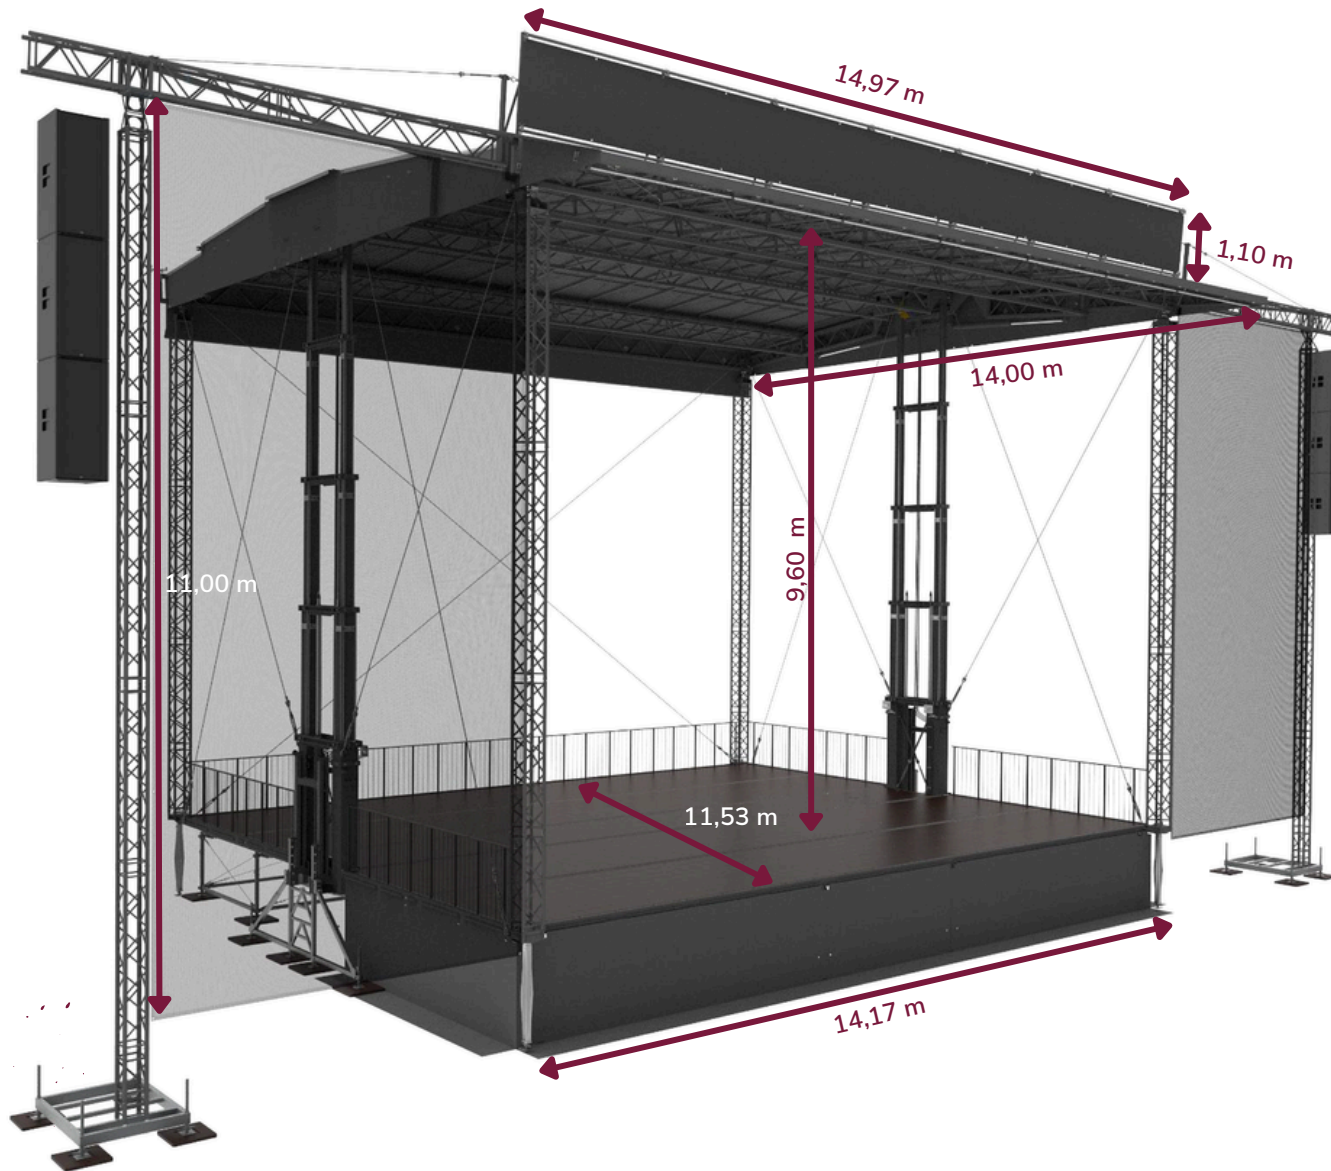

Our BERTHA

Our Bertha – the showstopper with attitude.

With a stage area measuring 14.2 m × 11.5 m, a total height of 12.4 m, and a roof load of over 30 tons, Bertha is a sight to behold. She is one of the largest mobile stages in Europe – built to make an impression.

	Podium	Roof
Width	14,17 m	14,97 m
Depth	11,53 m	14,00 m
Clearence height		9,60 m
Total height	1,60 - 2,10 m	14,00 m
Area	163 m ²	183 m ²
bearing capacity	525 kg/m ² *	max. 32.000kg

*= Bearing capacity podium | **= Bearing capacity roof

Vehicle dimensions: 14,90 x 2,50 x 4,00 m

Tara weight: 31.500 kg

I'm built in one day!

Technical data

BERTHA smartStage 180+

TALK TO US!

Kontakt

Kreuter Eventtechnik GmbH
Hans-Böckler-Straße 31
65468 Trebur-Astheim